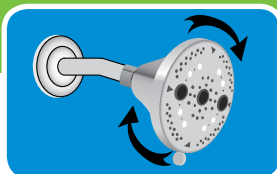

FORCE

EASY INSTALLATION INSTRUCTIONS

STEP 1

Remove your existing shower head. To remove, turn the existing shower head in a counterclockwise direction.

STEP 2

Remove any remnants of old plumber's tape and flush out shower pipe for 5 to 10 seconds.

STEP 3

Wrap plumber's tape clockwise 3 or 4 turns around threaded end of shower arm.

STEP 4

In a clockwise direction, screw your new shower head onto the taped portion of the shower arm. Hand tighten only.

WHAT'S INCLUDED

- + Fixed Shower Head
- + Plumber's Tape

**NO TOOLS
NEEDED**

EASY TWIST SPRAY SELECTION

Enjoying multiple spray patterns during your shower has never been easier. With the Force's easy twist design, simply rotate the easy spray selector for a quick spray change.