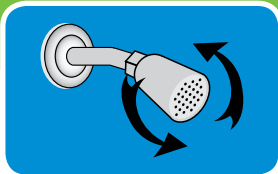

FORCE

EASY INSTALLATION INSTRUCTIONS

STEP 1

Remove your existing shower head. To remove, turn the existing shower head in a counterclockwise direction.

STEP 2

Remove any remnants of old plumber's tape and flush out shower pipe for 5 to 10 seconds.

STEP 3

Wrap plumber's tape clockwise 3 or 4 turns around threaded end of shower arm.

STEP 4

In a clockwise direction, screw your new shower head onto the taped portion of the shower arm. Hand tighten only.

WHAT'S INCLUDED

- + Fixed Shower Head
- + Plumber's Tape

**NO TOOLS
NEEDED**

EASY TWIST SPRAY SELECTION

Enjoying multiple spray patterns during your shower has never been easier. With the Force's easy twist design, simply rotate the easy spray selector for a quick spray change.