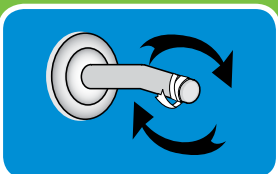

FORCE

EASY INSTALLATION INSTRUCTIONS

STEP 1

Remove your existing shower head. To remove, turn the existing shower head in a counterclockwise direction.

STEP 2

Remove any remnants of old plumber's tape and flush out shower pipe for 5 to 10 seconds.

STEP 3

Wrap plumber's tape clockwise 3 or 4 turns around threaded end of shower arm.

STEP 4

In a clockwise direction, screw your new shower head onto the taped portion of the shower arm. Hand tighten only.

WHAT'S INCLUDED

- + Fixed Shower Head
- + Plumber's Tape

**NO TOOLS
NEEDED**

EASY TWIST SPRAY SELECTION

Enjoying multiple spray patterns during your shower has never been easier. With the Force's easy twist design, simply rotate the easy spray selector for a quick spray change.