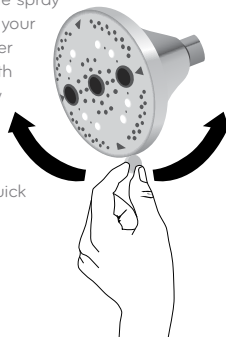

FORCE

EASY INSTALLATION INSTRUCTIONS

STEP 1

Remove your existing shower head. To remove, turn the existing shower head in a counterclockwise direction.

STEP 2

Remove any remnants of old plumber's tape and flush out shower pipe for 5 to 10 seconds.

STEP 3

Wrap plumber's tape clockwise 3 or 4 turns around threaded end of shower arm.

STEP 4

In a clockwise direction, screw your new shower head onto the taped portion of the shower arm. Hand tighten only.

WHAT'S INCLUDED

- + Fixed Shower Head
- + Plumber's Tape

**NO TOOLS
NEEDED**

EASY TWIST SPRAY SELECTION

Enjoying multiple spray patterns during your shower has never been easier. With the Force's easy twist design, simply rotate the easy spray selector for a quick spray change.