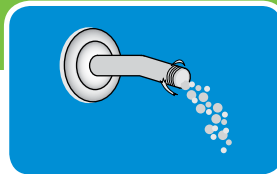

FORCE

EASY INSTALLATION INSTRUCTIONS

STEP 1

Remove your existing shower head. To remove, turn the existing shower head in a counterclockwise direction.

STEP 2

Remove any remnants of old plumber's tape and flush out shower pipe for 5 to 10 seconds.

STEP 3

Wrap plumber's tape clockwise 3 or 4 turns around threaded end of shower arm.

STEP 4

In a clockwise direction, screw your new shower head onto the taped portion of the shower arm. Hand tighten only.

WHAT'S INCLUDED

- + Fixed Shower Head
- + Plumber's Tape

**NO TOOLS
NEEDED**

EASY TWIST SPRAY SELECTION

Enjoying multiple spray patterns during your shower has never been easier. With the Force's easy twist design, simply rotate the easy spray selector for a quick spray change.