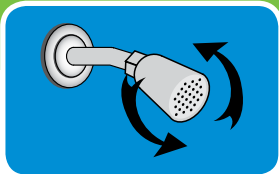

PowerMassage

EASY INSTALLATION INSTRUCTIONS

STEP 1

Remove your existing shower head. To remove, turn the existing shower head in a counterclockwise direction.

STEP 2

Remove any remnants of old plumber's tape and flush out shower pipe for 5 to 10 seconds.

STEP 3

Wrap plumber's tape clockwise 3 or 4 turns around threaded end of shower arm.

STEP 4

In a clockwise direction, screw your new shower head onto the taped portion of the shower arm. Hand tighten only.

WHAT'S INCLUDED

- + Fixed Shower Head
- + Plumber's Tape

**NO TOOLS
NEEDED**

EASY TWIST SPRAY SELECTION

Enjoying multiple spray patterns during your shower has never been easier. With the PowerMassage's easy twist design, simply rotate the easy spray selector for a quick spray change.