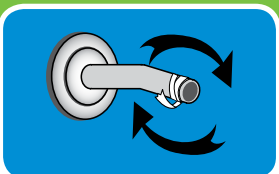

PowerMassage

EASY INSTALLATION INSTRUCTIONS

STEP 1

Remove your existing shower head. To remove, turn the existing shower head in a counterclockwise direction.

STEP 2

Remove any remnants of old plumber's tape and flush out shower pipe for 5 to 10 seconds.

STEP 3

Wrap plumber's tape clockwise 3 or 4 turns around threaded end of shower arm.

STEP 4

In a clockwise direction, screw your new shower head onto the taped portion of the shower arm. Hand tighten only.

WHAT'S INCLUDED

- + Fixed Shower Head
- + Plumber's Tape

**NO TOOLS
NEEDED**

EASY TWIST SPRAY SELECTION

Enjoying multiple spray patterns during your shower has never been easier. With the PowerMassage's easy twist design, simply rotate the easy spray selector for a quick spray change.