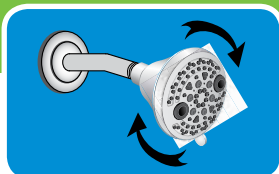

PowerMassage

EASY INSTALLATION INSTRUCTIONS

STEP 1

Remove your existing shower head. To remove, turn the existing shower head in a counterclockwise direction.

STEP 2

Remove any remnants of old plumber's tape and flush out shower pipe for 5 to 10 seconds.

STEP 3

Wrap plumber's tape clockwise 3 or 4 turns around threaded end of shower arm.

STEP 4

In a clockwise direction, screw your new shower head onto the taped portion of the shower arm. Hand tighten only.

WHAT'S INCLUDED

- + Fixed Shower Head
- + Plumber's Tape

**NO TOOLS
NEEDED**

EASY TWIST SPRAY SELECTION

Enjoying multiple spray patterns during your shower has never been easier. With the PowerMassage's easy twist design, simply rotate the easy spray selector for a quick spray change.