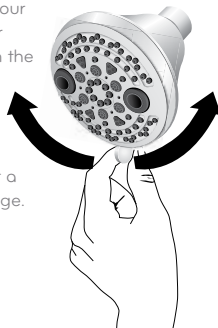

PowerMassage

EASY INSTALLATION INSTRUCTIONS

STEP 1

Remove your existing shower head. To remove, turn the existing shower head in a counterclockwise direction.

STEP 2

Remove any remnants of old plumber's tape and flush out shower pipe for 5 to 10 seconds.

STEP 3

Wrap plumber's tape clockwise 3 or 4 turns around threaded end of shower arm.

STEP 4

In a clockwise direction, screw your new shower head onto the taped portion of the shower arm. Hand tighten only.

WHAT'S INCLUDED

- + Fixed Shower Head
- + Plumber's Tape

**NO TOOLS
NEEDED**

EASY TWIST SPRAY SELECTION

Enjoying multiple spray patterns during your shower has never been easier. With the PowerMassage's easy twist design, simply rotate the easy spray selector for a quick spray change.