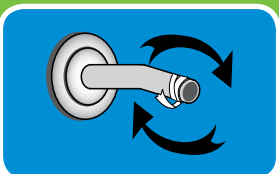

STEP 3

Wrap plumber's tape clockwise 3 or 4 turns around threaded end of shower arm.