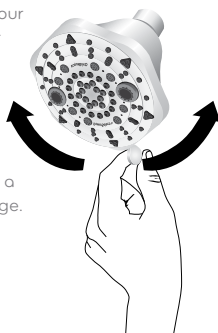

### STEP 3

Wrap plumber's tape clockwise 3 or 4 turns around threaded end of shower arm.

### STEP 4

In a clockwise direction, screw your new shower head onto the taped portion of the shower arm. Hand tighten only.

### WHAT'S INCLUDED

- + Fixed Shower Head
- + Plumber's Tape

**NO TOOLS  
NEEDED**

### EASY TWIST SPRAY SELECTION

Enjoying multiple spray patterns during your shower has never been easier. With the PowerSelect's easy twist design, simply rotate the easy spray selector for a quick spray change.