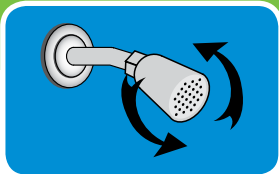

### STEP 1

Remove your existing shower head. To remove, turn the existing shower head in a counterclockwise direction.