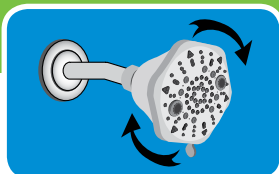

### STEP 1

Remove your existing shower head. To remove, turn the existing shower head in a counterclockwise direction.

### STEP 2

Remove any remnants of old plumber's tape and flush out shower pipe for 5 to 10 seconds.

### STEP 3

Wrap plumber's tape clockwise 3 or 4 turns around threaded end of shower arm.

### STEP 4

In a clockwise direction, screw your new shower head onto the taped portion of the shower arm. Hand tighten only.