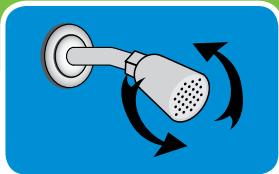

POWERSELECT

INSTRUCCIONES PARA LA INSTALACIÓN FÁCIL

PASO 1

Quite su cabezal de ducha existente. Para la extracción, gire el cabezal de ducha existente en el sentido contrario a las agujas del reloj.