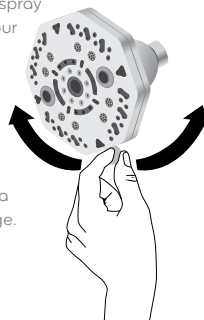

REJUVENATE

EASY INSTALLATION INSTRUCTIONS

STEP 1

Remove your existing shower head. To remove, turn the existing shower head in a counterclockwise direction.

STEP 2

Remove any remnants of old plumber's tape and flush out shower pipe for 5 to 10 seconds.

STEP 3

Wrap plumber's tape clockwise 3 or 4 turns around threaded end of shower arm.

STEP 4

In a clockwise direction, screw your new shower head onto the taped portion of the shower arm. Hand tighten only.

WHAT'S INCLUDED

- + Fixed Shower Head
- + Plumber's Tape

**NO TOOLS
NEEDED**

EASY TWIST SPRAY SELECTION

Enjoying multiple spray patterns during your shower has never been easier. With the Rejuvenate's easy twist design, simply rotate the easy spray selector for a quick spray change.