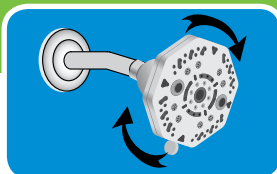

REJUVENATE

EASY INSTALLATION INSTRUCTIONS

STEP 1

Remove your existing shower head. To remove, turn the existing shower head in a counterclockwise direction.

STEP 2

Remove any remnants of old plumber's tape and flush out shower pipe for 5 to 10 seconds.

STEP 3

Wrap plumber's tape clockwise 3 or 4 turns around threaded end of shower arm.

STEP 4

In a clockwise direction, screw your new shower head onto the taped portion of the shower arm. Hand tighten only.

WHAT'S INCLUDED

- + Fixed Shower Head
- + Plumber's Tape

**NO TOOLS
NEEDED**

EASY TWIST SPRAY SELECTION

Enjoying multiple spray patterns during your shower has never been easier. With the Rejuvenate's easy twist design, simply rotate the easy spray selector for a quick spray change.