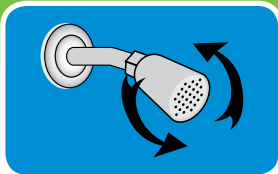

REJUVENATE

EASY INSTALLATION INSTRUCTIONS

STEP 1

Remove your existing shower head. To remove, turn the existing shower head in a counterclockwise direction.

STEP 2

Remove any remnants of old plumber's tape and flush out shower pipe for 5 to 10 seconds.

STEP 3

Wrap plumber's tape clockwise 3 or 4 turns around threaded end of shower arm.

STEP 4

In a clockwise direction, screw your new shower head onto the taped portion of the shower arm. Hand tighten only.

WHAT'S INCLUDED

- + Fixed Shower Head
- + Plumber's Tape

**NO TOOLS
NEEDED**

EASY TWIST SPRAY SELECTION

Enjoying multiple spray patterns during your shower has never been easier. With the Rejuvenate's easy twist design, simply rotate the easy spray selector for a quick spray change.