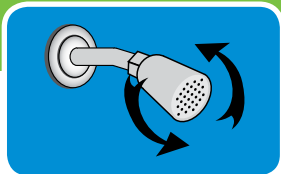

SQUARE

INSTRUCCIONES PARA LA INSTALACIÓN FÁCIL

PASO 1

Quite su cabezal de ducha existente. Para la extracción, gire el cabezal de ducha existente en el sentido contrario a las agujas del reloj.

PASO 2

Quite cualquier remanente de vieja cinta de plomería y enjuague el caño de la ducha durante 5 a 10 segundos.

PASO 3

Envuelva con cinta de plomero en el sentido de las agujas del reloj con 3 o 4 vueltas alrededor del brazo de ducha.

PASO 4

En la dirección de las agujas del reloj, enrosque su nuevo cabezal de ducha a la porción encintada del brazo de la ducha. Solo ajuste a mano.

QUÉ ESTÁ INCLUIDO:

- + Ducha tipo lluvia
- + Cinta de plomería

NO SE NECESITA HERRAMIENTAS

CÓMO INTERCAMBIAR ENTRE CONFIGURACIONES DE LLUVIA

El selectorador fácil de lluvia le permite hacer un simple clic para obtener la configuración de lluvia deseada.

¡DETÉNGASE! ¿NECESITA AYUDA?

NO DEVUELVA ESTE PRODUCTO A LA TIENDA.

Si necesita asistencia de instalación, partes de repuesto o si tiene preguntas sobre su garantía, contacte a atención al cliente al

1.866.440.9257 o al
1.775.420.5600

También existe soporte disponible vía correo electrónico al support@oxygenics.com

Asegúrese de visitar nuestro sitio web en oxygenics.com

Horario de atención:

De lunes a jueves de 7:00 am a 5:00 pm PST
Viernes de 7:00 am a 4:30 pm PST

Para el uso con válvulas de compensación automáticas nominal de 1.3 GPM (4.97 L/min) o menos.