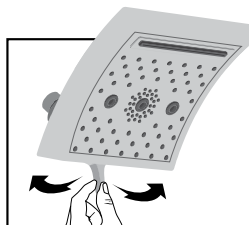

### STEP 2

Remove any remnants of old plumber's tape and flush out shower pipe for 5 to 10 seconds.

### STEP 3

Wrap plumber's tape clockwise 3 or 4 turns around threaded end of shower arm.

### STEP 4

In a clockwise direction, screw your new shower head onto the taped portion of the shower arm. Hand tighten only.

### WHAT'S INCLUDED

- + Rain Shower Head
- + Plumber's Tape