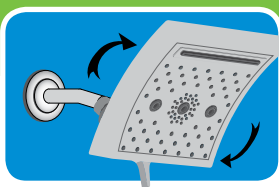

### STEP 1

Remove your existing shower head. To remove, turn the existing shower head in a counterclockwise direction.

### STEP 2

Remove any remnants of old plumber's tape and flush out shower pipe for 5 to 10 seconds.

### STEP 3

Wrap plumber's tape clockwise 3 or 4 turns around threaded end of shower arm.

### STEP 4

In a clockwise direction, screw your new shower head onto the taped portion of the shower arm. Hand tighten only.