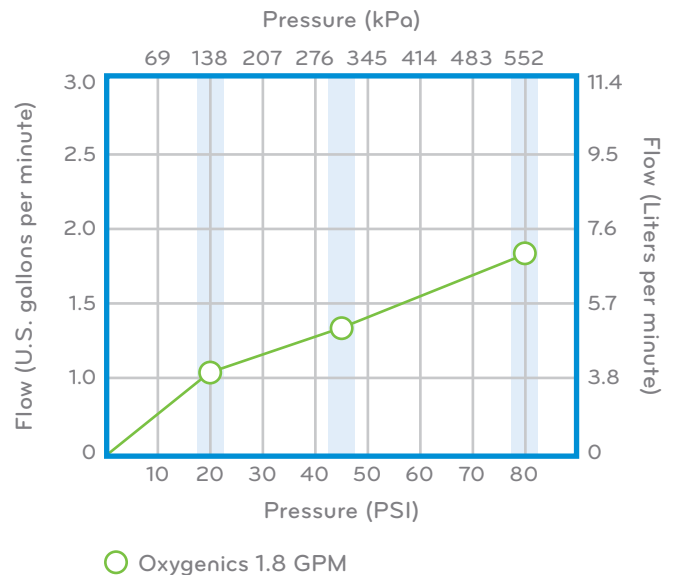

WHAT'S INCLUDED:

- + Rain Shower + BodyBar + 3-Way Diverter
- + 30" Stainless Steel Hose + Plumber's Tape
- + 3M® Commercial Grade Tape
- + (2) Hollow Wall Anchors