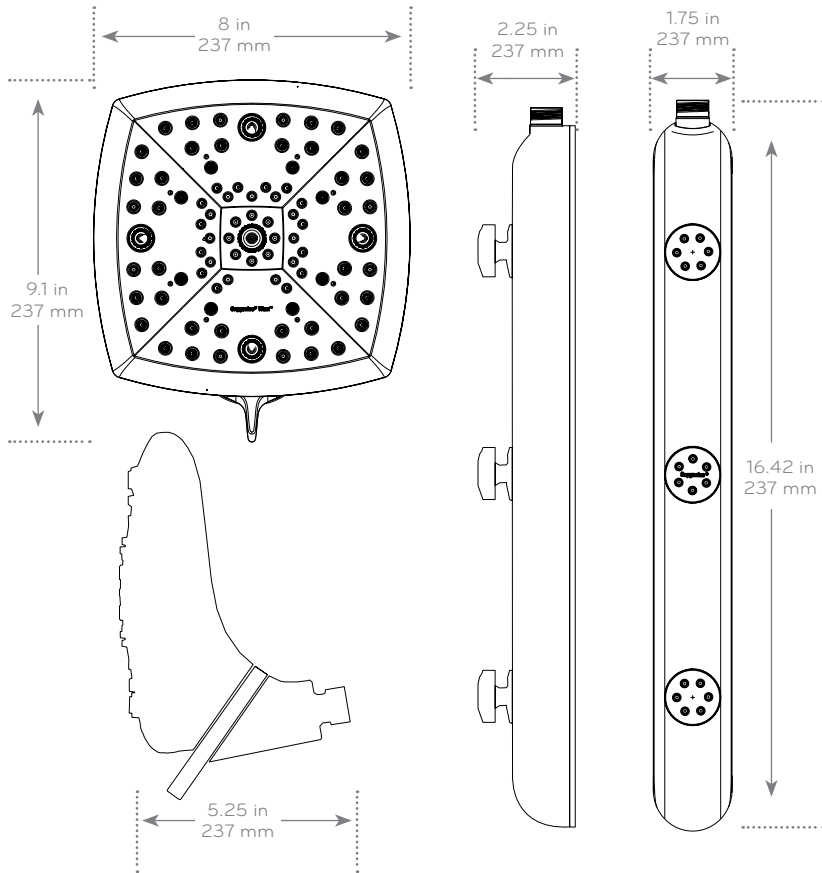

Submitted Model No.: _____

Specific Features: _____

PRODUCT SPECIFICATIONS:

Rain Shower Dimensions: 9.1" x 8" x 5.25"

BodyBar Dimensions: 16.42" x 1.75" x 2.25"

Rain Shower Weight: 2 lbs.

BodyBar Weight: 2 lbs.

Max Flow Rate: 1.8 GPM

Available Finishes: Brushed Nickel

SETTINGS:

FEATURES:

- + **Powerful Multi Oxygenics setting** Featuring Multiple Oxygenics Engines!
- + 3-independently adjustable jets provide **over 3-feet of spray coverage.**
- + **Bodybar Jets Rotate Up to 23°** in Any Direction.
- + 16" BodyBar combined with Titan's 8" face **provide unparalleled coverage.**
- + Includes a 30" stainless-steel hose, allowing BodyBar to be **placed vertically or horizontally.**
- + **Never worry** about drilling into pipes, cracking tile or having to do an extensive remodel.

WHAT'S INCLUDED:

- + Rain Shower + BodyBar + 3-Way Diverter
- + 30" Stainless Steel Hose + Plumber's Tape
- + 3M® Commercial Grade Tape
- + (2) Hollow Wall Anchors

"NEVER CLOG!" Warranty

Limited lifetime performance warranty against failure or clogging.