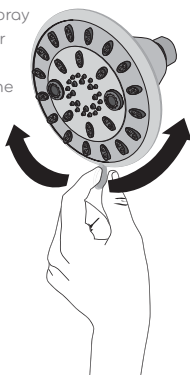

SWITCH

EASY INSTALLATION INSTRUCTIONS

STEP 1

Remove your existing shower head. To remove, turn the existing shower head in a counterclockwise direction.

STEP 2

Remove any remnants of old plumber's tape and flush out shower pipe for 5 to 10 seconds.

STEP 3

Wrap plumber's tape clockwise 3 or 4 turns around threaded end of shower arm.

STEP 4

In a clockwise direction, screw your new shower head onto the taped portion of the shower arm. Hand tighten only.

WHAT'S INCLUDED

- + Fixed Shower Head
- + Plumber's Tape

**NO TOOLS
NEEDED**

EASY TWIST SPRAY SELECTION

Enjoying multiple spray patterns during your shower has never been easier. With the Switch's easy twist design, simply rotate the easy spray selector for a quick spray change.