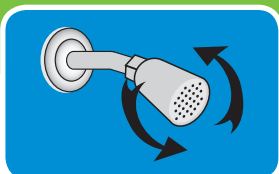

SWITCH

EASY INSTALLATION INSTRUCTIONS

STEP 1

Remove your existing shower head. To remove, turn the existing shower head in a counterclockwise direction.

STEP 2

Remove any remnants of old plumber's tape and flush out shower pipe for 5 to 10 seconds.

STEP 3

Wrap plumber's tape clockwise 3 or 4 turns around threaded end of shower arm.

STEP 4

In a clockwise direction, screw your new shower head onto the taped portion of the shower arm. Hand tighten only.

WHAT'S INCLUDED

- + Fixed Shower Head
- + Plumber's Tape

**NO TOOLS
NEEDED**

EASY TWIST SPRAY SELECTION

Enjoying multiple spray patterns during your shower has never been easier. With the Switch's easy twist design, simply rotate the easy spray selector for a quick spray change.