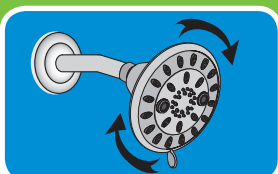

SWITCH

EASY INSTALLATION INSTRUCTIONS

STEP 1

Remove your existing shower head. To remove, turn the existing shower head in a counterclockwise direction.

STEP 2

Remove any remnants of old plumber's tape and flush out shower pipe for 5 to 10 seconds.

STEP 3

Wrap plumber's tape clockwise 3 or 4 turns around threaded end of shower arm.

STEP 4

In a clockwise direction, screw your new shower head onto the taped portion of the shower arm. Hand tighten only.

WHAT'S INCLUDED

- + Fixed Shower Head
- + Plumber's Tape

**NO TOOLS
NEEDED**

EASY TWIST SPRAY SELECTION

Enjoying multiple spray patterns during your shower has never been easier. With the Switch's easy twist design, simply rotate the easy spray selector for a quick spray change.