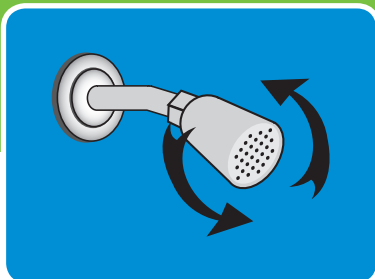

MARVEL

EASY INSTALLATION INSTRUCTIONS

STEP 1

Remove your existing shower head. To remove, turn the existing shower head in a counterclockwise direction.

STEP 2

Remove any remnants of old plumber's tape and flush out shower pipe for 5 to 10 seconds.

STEP 3

Wrap plumber's tape clockwise 3 or 4 turns around threaded end of shower arm.

STEP 4

In a clockwise direction, screw your new shower head onto the taped portion of the shower arm. Hand tighten only.

EASY TWIST SPRAY SELECTION

Enjoying multiple spray patterns during your shower has never been easier. With the Marvel's easy twist design, simply rotate the face for a quick spray change.

WHAT'S INCLUDED