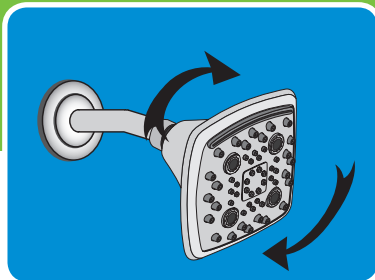

MARVEL

EASY INSTALLATION INSTRUCTIONS

STEP 1

Remove your existing shower head. To remove, turn the existing shower head in a counterclockwise direction.

STEP 2

Remove any remnants of old plumber's tape and flush out shower pipe for 5 to 10 seconds.

STEP 3

Wrap plumber's tape clockwise 3 or 4 turns around threaded end of shower arm.

STEP 4

In a clockwise direction, screw your new shower head onto the taped portion of the shower arm. Hand tighten only.

EASY TWIST SPRAY SELECTION

Enjoying multiple spray patterns during your shower has never been easier. With the Marvel's easy twist design, simply rotate the face for a quick spray change.

WHAT'S INCLUDED