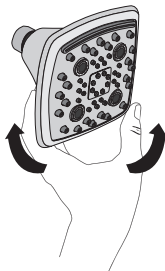

MARVEL

EASY INSTALLATION INSTRUCTIONS

STEP 1

Remove your existing shower head. To remove, turn the existing shower head in a counterclockwise direction.

STEP 2

Remove any remnants of old plumber's tape and flush out shower pipe for 5 to 10 seconds.

STEP 3

Wrap plumber's tape clockwise 3 or 4 turns around threaded end of shower arm.

STEP 4

In a clockwise direction, screw your new shower head onto the taped portion of the shower arm. Hand tighten only.

EASY TWIST SPRAY SELECTION

Enjoying multiple spray patterns during your shower has never been easier. With the Marvel's easy twist design, simply rotate the face for a quick spray change.

WHAT'S INCLUDED

- + Fixed Shower Head
- + Plumber's Tape

NO TOOLS
NEEDED

STOP! NEED HELP?

PLEASE DO NOT RETURN THIS PRODUCT TO THE STORE.

If you need installation assistance, replacement parts or have questions regarding our warranty, our Customer Service team can be contacted by: