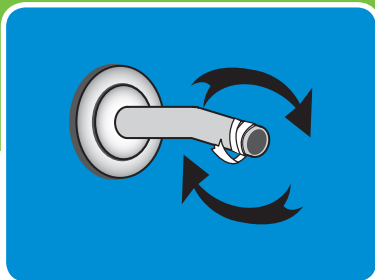

POWERMASSAGE

EASY INSTALLATION INSTRUCTIONS

STEP 1

Remove your existing shower head. To remove, turn the existing shower head in a counterclockwise direction.

STEP 2

Remove any remnants of old plumber's tape and flush out shower pipe for 5 to 10 seconds.

STEP 3

Wrap plumber's tape clockwise 3 or 4 turns around threaded end of shower arm.

STEP 4

In a clockwise direction, screw your new shower head onto the taped portion of the shower arm. Hand tighten only.