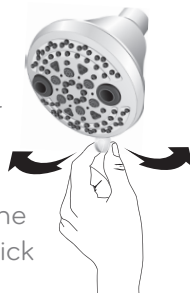

POWERMASSAGE

EASY INSTALLATION INSTRUCTIONS

STEP 1

Remove your existing shower head. To remove, turn the existing shower head in a counterclockwise direction.

STEP 2

Remove any remnants of old plumber's tape and flush out shower pipe for 5 to 10 seconds.

STEP 3

Wrap plumber's tape clockwise 3 or 4 turns around threaded end of shower arm.

STEP 4

In a clockwise direction, screw your new shower head onto the taped portion of the shower arm. Hand tighten only.

EASY TWIST SPRAY SELECTION

Enjoying multiple spray patterns during your shower has never been easier. With the PowerMassage's easy twist design, simply rotate the easy spray selector for a quick spray change.

WHAT'S INCLUDED

- + Fixed Shower Head
- + Plumber's Tape

STOP! NEED HELP?

PLEASE DO NOT RETURN THIS PRODUCT TO THE STORE.

If you need installation assistance, replacement parts or have questions regarding our warranty, our Customer Service team can be contacted by: