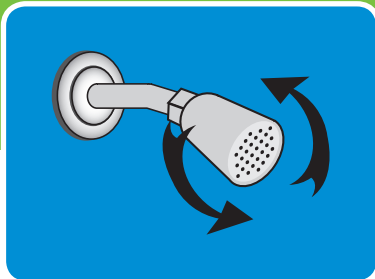

POWERMASSAGE

EASY INSTALLATION INSTRUCTIONS

STEP 1

Remove your existing shower head. To remove, turn the existing shower head in a counterclockwise direction.

STEP 2

Remove any remnants of old plumber's tape and flush out shower pipe for 5 to 10 seconds.

STEP 3

Wrap plumber's tape clockwise 3 or 4 turns around threaded end of shower arm.

STEP 4

In a clockwise direction, screw your new shower head onto the taped portion of the shower arm. Hand tighten only.

EASY TWIST SPRAY SELECTION

Enjoying multiple spray patterns during your shower has never been easier. With the PowerMassage's easy twist design, simply rotate the easy spray selector for a quick spray change.