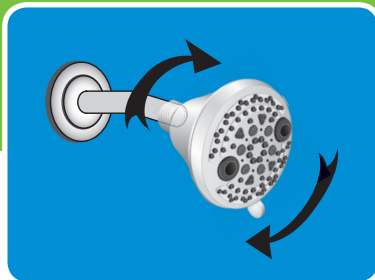

POWERMASSAGE

EASY INSTALLATION INSTRUCTIONS

STEP 1

Remove your existing shower head. To remove, turn the existing shower head in a counterclockwise direction.

STEP 2

Remove any remnants of old plumber's tape and flush out shower pipe for 5 to 10 seconds.

STEP 3

Wrap plumber's tape clockwise 3 or 4 turns around threaded end of shower arm.

STEP 4

In a clockwise direction, screw your new shower head onto the taped portion of the shower arm. Hand tighten only.

EASY TWIST SPRAY SELECTION

Enjoying multiple spray patterns during your shower has never been easier. With the PowerMassage's easy twist design, simply rotate the easy spray selector for a quick spray change.