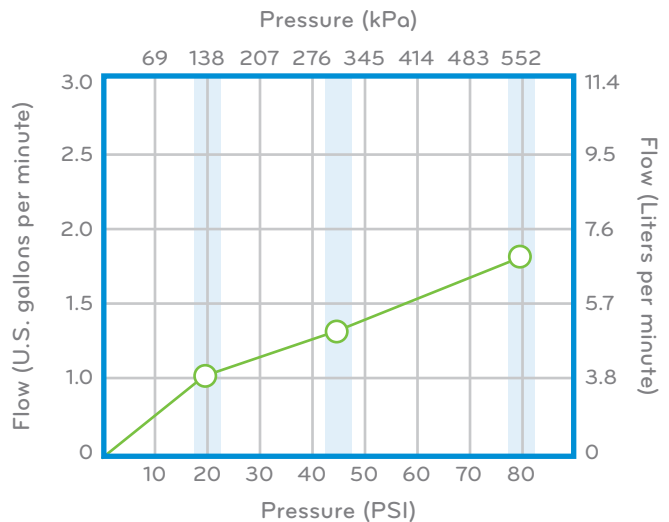

Submitted Model No.: _____

Specific Features: _____

PRODUCT SPECIFICATIONS:

- Dimensions:** 5.7" x 5.7" x 3" Rain
12" x 2.15" x 2.22" BodyBar
- Weight:** 1 lbs. Rain; 1 lbs. BodyBar
- Max Flow Rate:** 1.8 GPM
- Available Finishes:** Chrome

SETTINGS:

FEATURES

- + **Bodybar jets rotate up to 23°** in any direction.
- + BodyBar combined with Flood's 5.7" face **provide unparalleled coverage.**
- + Includes a 30" stainless-steel hose, allowing BodyBar to be **placed vertically or horizontally** with commercial strength 3M® adhesive.
- + Highly efficient design uses only 1.8 GPM, **saving up to \$125+ per year.**
- + **Never worry** about drilling into pipes, cracking tile or having to do an extensive remodel.
- + Installs in **minutes.**

WHAT'S INCLUDED:

- + Rain Shower + BodyBar + 3-Way Diverter
- + 30" Stainless Steel Hose + Plumber's Tape

○ Oxygenics 1.8 GPM

"NEVER CLOG!" Warranty

Limited lifetime performance warranty against failure or clogging.