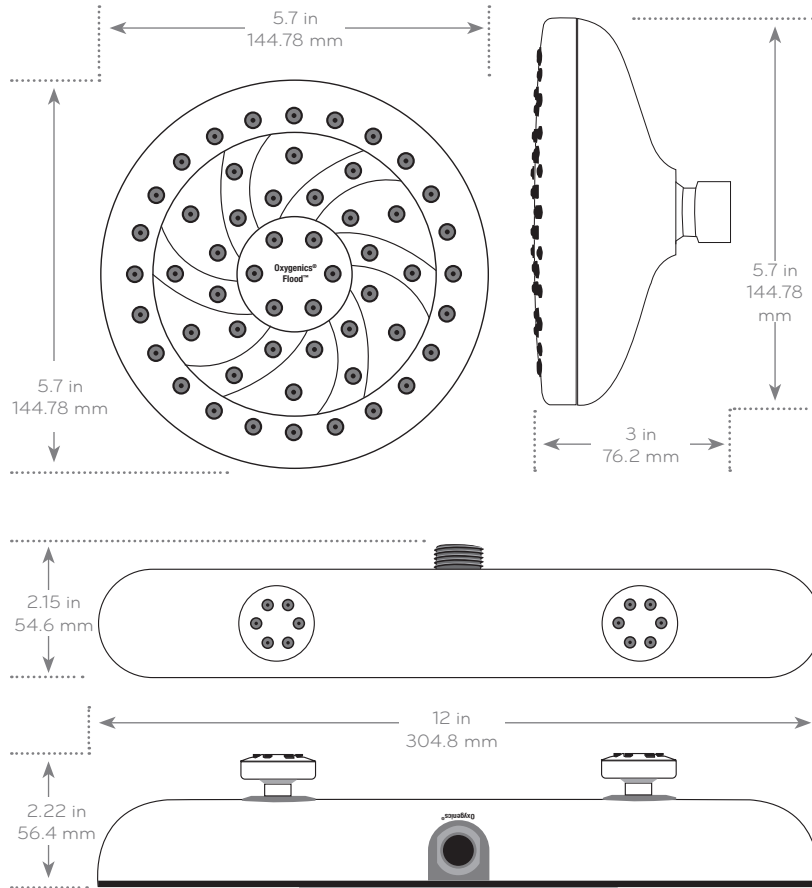

Submitted Model No.: _____

Specific Features: _____

PRODUCT SPECIFICATIONS:

- Dimensions:** 5.7" x 5.7" x 3" Rain
12" x 2.15" x 2.22" BodyBar
- Weight:** 1 lbs. Rain; 1 lbs. BodyBar
- Max Flow Rate:** 1.8 GPM
- Available Finishes:** Chrome

SETTINGS:

FEATURES

- + **Bodybar jets rotate up to 23°** in any direction.
- + BodyBar combined with Flood's 5.7" face **provide unparalleled coverage.**
- + Includes a 30" stainless-steel hose, allowing BodyBar to be **placed vertically or horizontally** with commercial strength 3M® adhesive.
- + Highly efficient design uses only 1.8 GPM, **saving up to \$125+ per year.**
- + **Never worry** about drilling into pipes, cracking tile or having to do an extensive remodel.
- + Installs in **minutes.**

WHAT'S INCLUDED:

- + Rain Shower + BodyBar + 3-Way Diverter
- + 30" Stainless Steel Hose + Plumber's Tape

○ Oxygenics 1.8 GPM

"NEVER CLOG!" Warranty

Limited lifetime performance warranty against failure or clogging.