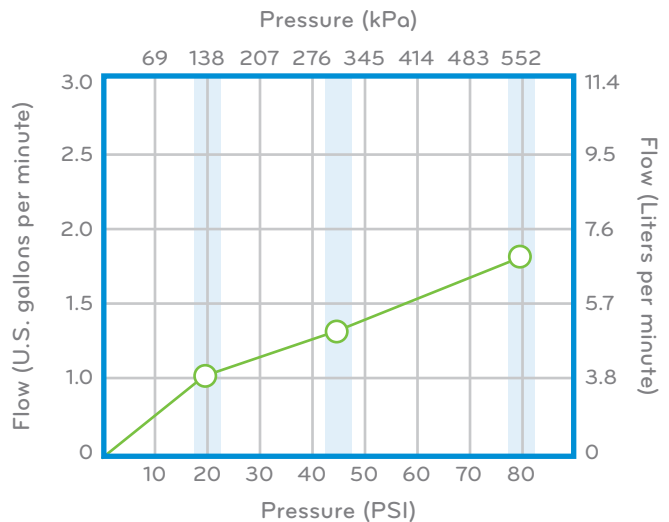

○ Oxygenics 1.8 GPM

"NEVER CLOG!" Warranty

Limited lifetime performance warranty against failure or clogging.