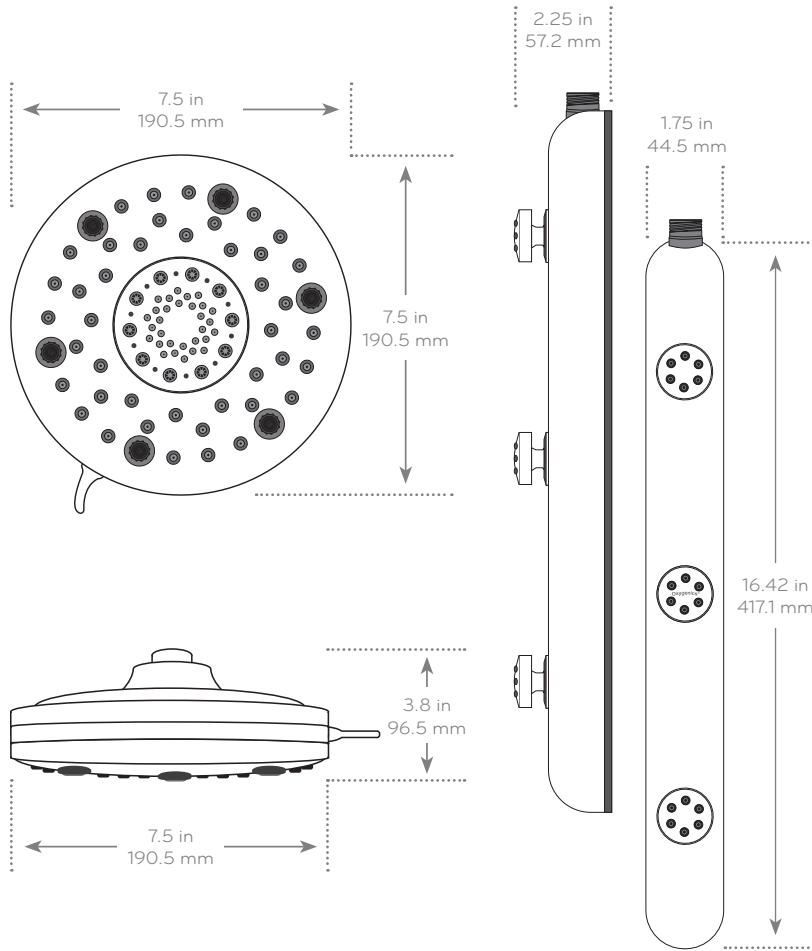

Submitted Model No.: _____

Specific Features: _____

PRODUCT SPECIFICATIONS:

- Rain Shower Dimensions:** 7.5" x 3.8" x 7.5"
- BodyBar Dimensions:** 1.75" x 2.25" x 16.42"
- Weight:** 2 lbs. Rain; 2 lbs. BodyBar
- Max Flow Rate:** 1.8 GPM
- Available Finishes:** Chrome

SETTINGS:

11 TOTAL SPRAY COMBINATIONS

- Multi Oxygenics
- BroadWash
- FocusStream
- FocusStream + FocusStream
- BroadWash + FocusStream
- Flood

FEATURES

- + **Powerful Multi Oxygenics setting featuring** Multiple Oxygenics engines!
- + 3-independently adjustable jets provide **over 3-feet of spray coverage.**
- + **Bodybar jets rotate up to 23°** in any direction.
- + 16" BodyBar combined with Rush's 7.5" face **provide unparalleled coverage.**
- + Includes a 30" stainless-steel hose, allowing BodyBar to be **placed vertically or horizontally.**
- + **Never worry** about drilling into pipes, cracking tile or having to do an extensive remodel.

WHAT'S INCLUDED:

- + Rain Shower + BodyBar + 3-Way Diverter
- + 30" Stainless Steel Hose + Plumber's Tape
- + 3M® Commercial Grade Tape
- + (2) Screws and (2) Hollow Wall Anchors

○ Oxygenics 1.8 GPM

"NEVER CLOG!" Warranty