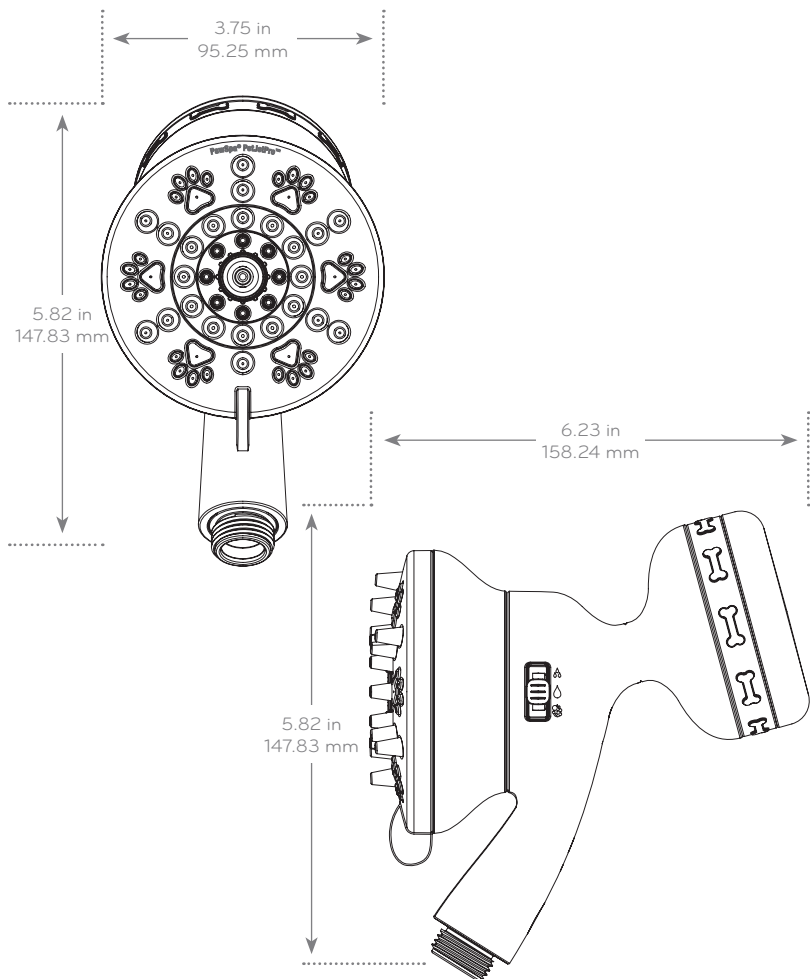

Submitted Model No.: \_\_\_\_\_

Specific Features: \_\_\_\_\_

## PRODUCT SPECIFICATIONS:

- Dimensions:** 3.75" x 6.23" x 5.82"
- Weight:** .44 lbs.
- Max Flow Rate:** 1.8 GPM
- Available Finishes:** Gray

## FEATURES

- + **A gentle flick of the switch changes settings** from a powerful Oxygenics to a SmartPause that brings water to a trickle.
- + **Easy selector adds shampoo into the stream** with the flick of a switch.
- + **Removable cap holds up to 3 oz. of shampoo** so there is no fumbling with bottles.
- + **3.75" face with long rubber nozzles break up dirt and grime** while rinsing.
- + Place wall mount at any height to **customize your pet bathing needs.**
- + **Extra-long 96" hose** easily reaches every part of your pet.
- + Included adapters make it easy to **clean your pet indoors or outdoors.**

## WHAT'S INCLUDED:

- + Pet Washer + 96" Hose + 2-Way Diverter
- + Sink Adapter + Outdoor Spigot Adapter
- + Wall Mount + Plumber's Tape

○ Oxygenics 1.8 GPM