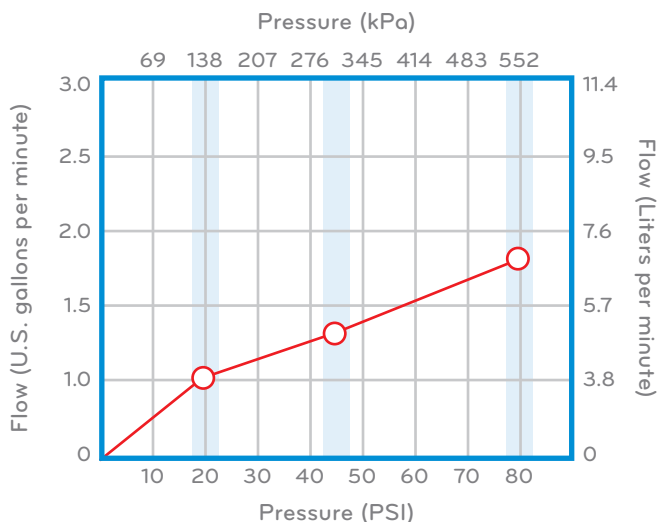

WHAT'S INCLUDED:

- + Pet Washer + 96" Hose + 2-Way Diverter
- + Sink Adapter + Outdoor Spigot Adapter
- + Wall Mount + Plumber's Tape