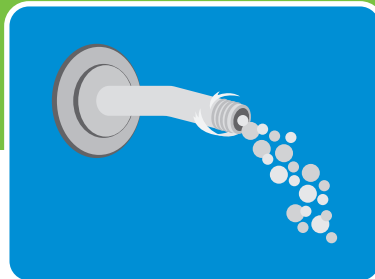

POWERWAVE

EASY INSTALLATION INSTRUCTIONS

STEP 1

Remove your existing shower head. To remove, turn the existing shower head in a counterclockwise direction.

STEP 2

Remove any remnants of old plumber's tape and flush out shower pipe for 5 to 10 seconds.

STEP 3

Wrap plumber's tape clockwise 3 or 4 turns around threaded end of shower arm.

STEP 4

In a clockwise direction, screw your new shower head onto the taped portion of the shower arm. Hand tighten only.

EASY TWIST SPRAY SELECTION

Enjoying multiple spray patterns during your shower has never been easier. With the PowerWave's easy twist design, simply rotate the face for a quick spray change.

WHAT'S INCLUDED