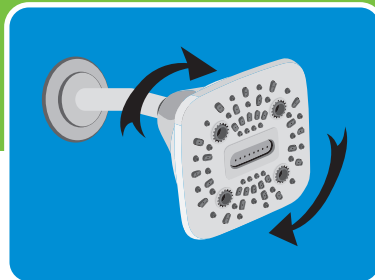

POWERWAVE

EASY INSTALLATION INSTRUCTIONS

STEP 1

Remove your existing shower head. To remove, turn the existing shower head in a counterclockwise direction.

STEP 2

Remove any remnants of old plumber's tape and flush out shower pipe for 5 to 10 seconds.

STEP 3

Wrap plumber's tape clockwise 3 or 4 turns around threaded end of shower arm.

STEP 4

In a clockwise direction, screw your new shower head onto the taped portion of the shower arm. Hand tighten only.

EASY TWIST SPRAY SELECTION

Enjoying multiple spray patterns during your shower has never been easier. With the PowerWave's easy twist design, simply rotate the face for a quick spray change.

WHAT'S INCLUDED