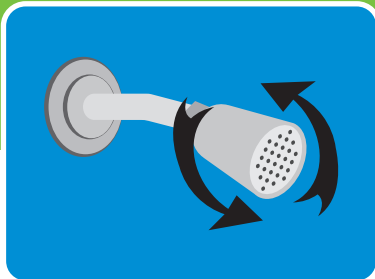

POWERWAVE

EASY INSTALLATION INSTRUCTIONS

STEP 1

Remove your existing shower head. To remove, turn the existing shower head in a counterclockwise direction.

STEP 2

Remove any remnants of old plumber's tape and flush out shower pipe for 5 to 10 seconds.

STEP 3

Wrap plumber's tape clockwise 3 or 4 turns around threaded end of shower arm.

STEP 4

In a clockwise direction, screw your new shower head onto the taped portion of the shower arm. Hand tighten only.

EASY TWIST SPRAY SELECTION

Enjoying multiple spray patterns during your shower has never been easier. With the PowerWave's easy twist design, simply rotate the face for a quick spray change.

WHAT'S INCLUDED