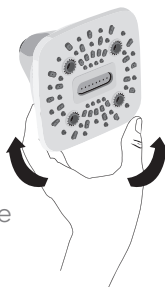

POWERWAVE

EASY INSTALLATION INSTRUCTIONS

STEP 1

Remove your existing shower head. To remove, turn the existing shower head in a counterclockwise direction.

STEP 2

Remove any remnants of old plumber's tape and flush out shower pipe for 5 to 10 seconds.

STEP 3

Wrap plumber's tape clockwise 3 or 4 turns around threaded end of shower arm.

STEP 4

In a clockwise direction, screw your new shower head onto the taped portion of the shower arm. Hand tighten only.

EASY TWIST SPRAY SELECTION

Enjoying multiple spray patterns during your shower has never been easier. With the PowerWave's easy twist design, simply rotate the face for a quick spray change.

WHAT'S INCLUDED

- + Fixed Shower Head
- + Plumber's Tape

NO TOOLS
NEEDED

STOP! NEED HELP?

PLEASE DO NOT RETURN THIS PRODUCT TO THE STORE.

If you need installation assistance, replacement parts or have questions regarding our warranty, our Customer Service team can be contacted by: