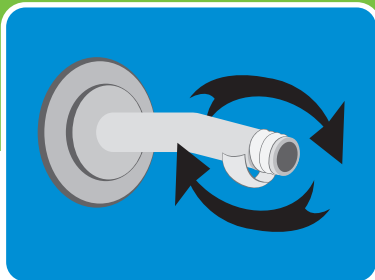

POWERWAVE

EASY INSTALLATION INSTRUCTIONS

STEP 1

Remove your existing shower head. To remove, turn the existing shower head in a counterclockwise direction.

STEP 2

Remove any remnants of old plumber's tape and flush out shower pipe for 5 to 10 seconds.

STEP 3

Wrap plumber's tape clockwise 3 or 4 turns around threaded end of shower arm.

STEP 4

In a clockwise direction, screw your new shower head onto the taped portion of the shower arm. Hand tighten only.