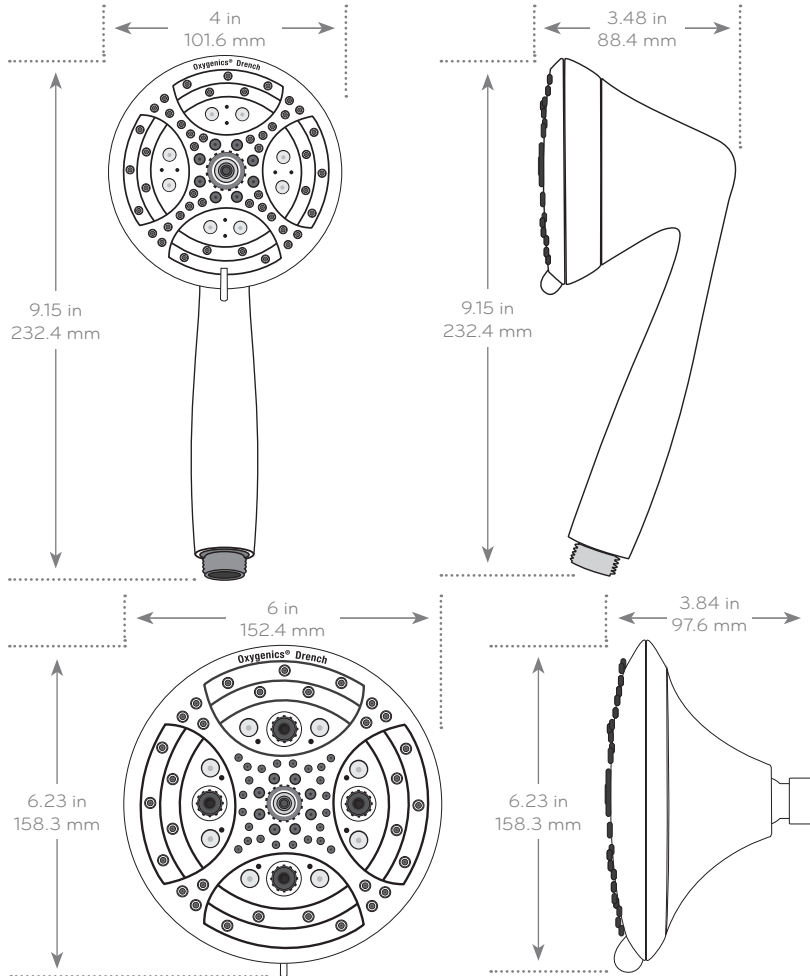

Submitted Model No.: \_\_\_\_\_

Specific Features: \_\_\_\_\_

**PRODUCT SPECIFICATIONS:**

- Dimensions:** 4" x 3.48" x 9.15" Handheld  
6" x 3.84" x 6.23" Rain
- Weight:** 1 lbs. Handheld; 2 lbs. Rain
- Max Flow Rate:** 1.8 GPM
- Available Finishes:** Chrome, Brushed Nickel, Matte Black, Oil Rubbed Bronze

**SETTINGS:**

**55**  
TOTAL SPRAY COMBINATIONS

Oxygenics    WideStream    FocusStream  
 WideStream + FocusStream    Massage    Flood    Multi Oxygenics

**FEATURES**

- + **6" rain shower and 4" handheld** deliver maximum spray power and coverage.
- + **55 possible spray combinations** with included 3-way diverter.
- + **Saves up to \$125+ per year** without sacrificing shower strength.
- + **Includes a 72" stainless steel or PVC hose** for expanded reach and ease of rinsing.
- + **Uses only 1.8 GPM** even with both shower heads running for maximum efficiency.
- + Non-stick internal materials **ensure long-lasting performance.**

**WHAT'S INCLUDED:**

- + Rain Shower + Handheld Shower
- + 72" Stainless Steel or PVC Hose + 3-Way Diverter
- + Plumber's Tape

○ Oxygenics 1.8 GPM

**"NEVER CLOG!" Warranty**

Limited lifetime performance warranty against failure or clogging.