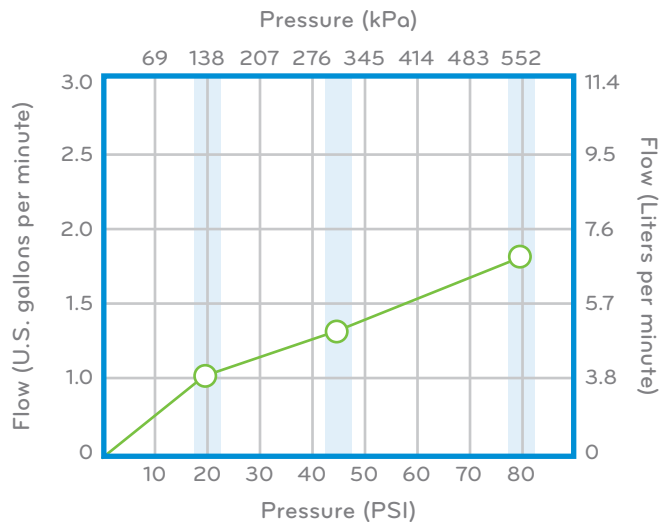

Submitted Model No.: \_\_\_\_\_

Specific Features: \_\_\_\_\_

**PRODUCT SPECIFICATIONS:**

- Dimensions:** 4" x 3.48" x 9.15" Handheld  
6" x 3.84" x 6.23" Rain
- Weight:** 1 lbs. Handheld; 2 lbs. Rain
- Max Flow Rate:** 1.8 GPM
- Available Finishes:** Chrome, Brushed Nickel, Matte Black, Oil Rubbed Bronze

**SETTINGS:**

**55**  
TOTAL SPRAY COMBINATIONS

Oxygenics    WideStream    FocusStream  
 WideStream + FocusStream    Massage    Flood    Multi Oxygenics

**FEATURES**

- + **6" rain shower and 4" handheld** deliver maximum spray power and coverage.
- + **55 possible spray combinations** with included 3-way diverter.
- + **Saves up to \$125+ per year** without sacrificing shower strength.
- + **Includes a 72" stainless steel or PVC hose** for expanded reach and ease of rinsing.
- + **Uses only 1.8 GPM** even with both shower heads running for maximum efficiency.
- + Non-stick internal materials **ensure long-lasting performance.**

**WHAT'S INCLUDED:**

- + Rain Shower + Handheld Shower
- + 72" Stainless Steel or PVC Hose + 3-Way Diverter
- + Plumber's Tape

○ Oxygenics 1.8 GPM

**"NEVER CLOG!" Warranty**

Limited lifetime performance warranty against failure or clogging.