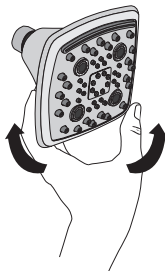

MARVEL

EASY INSTALLATION INSTRUCTIONS

STEP 1

Remove your existing shower head. To remove, turn the existing shower head in a counterclockwise direction.

STEP 2

Remove any remnants of old plumber's tape and flush out shower pipe for 5 to 10 seconds.

STEP 3

Wrap plumber's tape clockwise 3 or 4 turns around threaded end of shower arm.

STEP 4

In a clockwise direction, screw your new shower head onto the taped portion of the shower arm. Hand tighten only.

EASY TWIST SPRAY SELECTION

Enjoying multiple spray patterns during your shower has never been easier. With the Marvel's easy twist design, simply rotate the face for a quick spray change.

WHAT'S INCLUDED