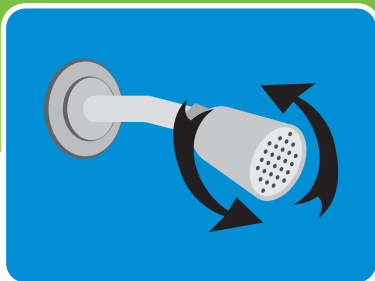

MARVEL

EASY INSTALLATION INSTRUCTIONS

STEP 1

Remove your existing shower head. To remove, turn the existing shower head in a counterclockwise direction.

STEP 2

Remove any remnants of old plumber's tape and flush out shower pipe for 5 to 10 seconds.

STEP 3

Wrap plumber's tape clockwise 3 or 4 turns around threaded end of shower arm.

STEP 4

In a clockwise direction, screw your new shower head onto the taped portion of the shower arm. Hand tighten only.

EASY TWIST SPRAY SELECTION

Enjoying multiple spray patterns during your shower has never been easier. With the Marvel's easy twist design, simply rotate the face for a quick spray change.

WHAT'S INCLUDED