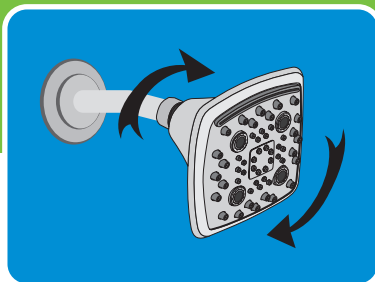

MARVEL

EASY INSTALLATION INSTRUCTIONS

STEP 1

Remove your existing shower head. To remove, turn the existing shower head in a counterclockwise direction.

STEP 2

Remove any remnants of old plumber's tape and flush out shower pipe for 5 to 10 seconds.

STEP 3

Wrap plumber's tape clockwise 3 or 4 turns around threaded end of shower arm.

STEP 4

In a clockwise direction, screw your new shower head onto the taped portion of the shower arm. Hand tighten only.

EASY TWIST SPRAY SELECTION

Enjoying multiple spray patterns during your shower has never been easier. With the Marvel's easy twist design, simply rotate the face for a quick spray change.

WHAT'S INCLUDED