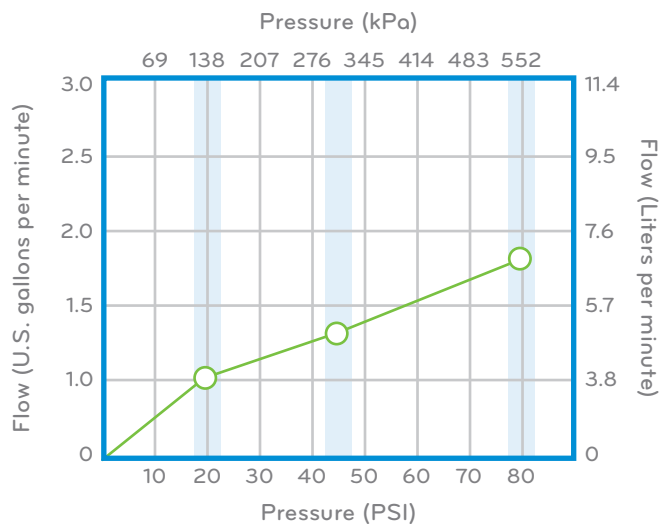

○ Oxygenics 1.8 GPM

"NEVER CLOG!" Warranty

Limited lifetime performance warranty against failure or clogging.