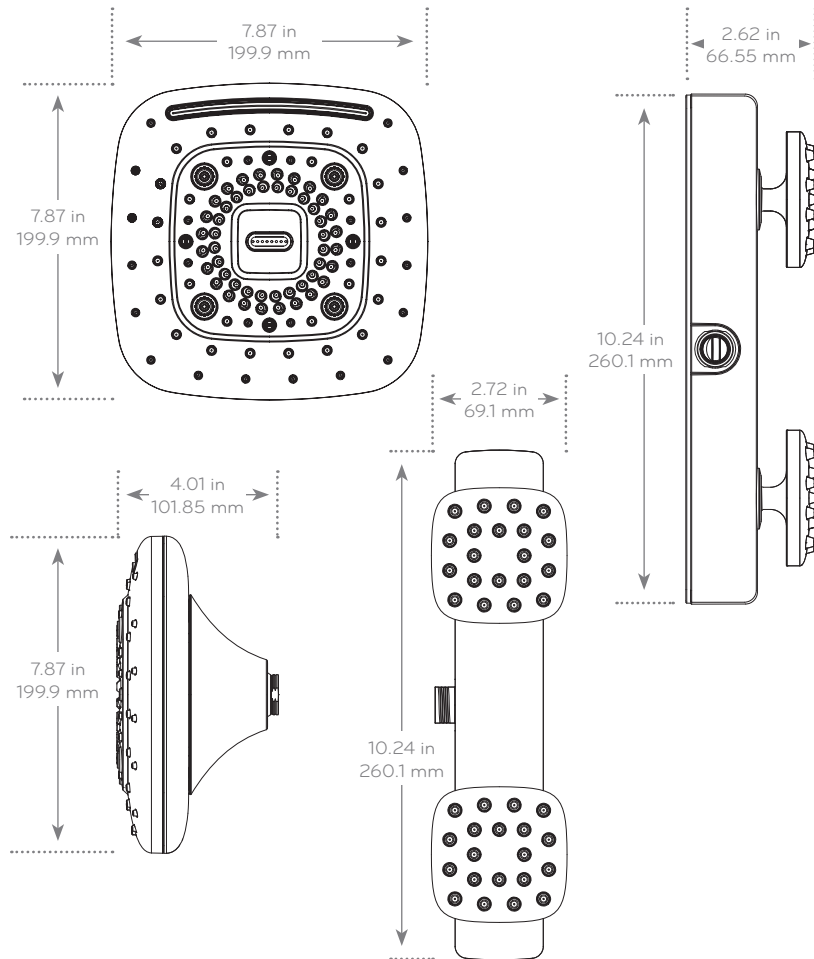

Submitted Model No.: _____

Specific Features: _____

PRODUCT SPECIFICATIONS:

- Dimensions:** 7.87" x 7.87" x 4.01" Rain
10.24" x 2.72" x 2.62" BodyBar
- Weight:** 1.5 lbs. Rain; 2 lbs. BodyBar
- Max Flow Rate:** 1.8 GPM
- Available Finishes:** Chrome, Brushed Nickel, Matte Black

SETTINGS:

13 TOTAL SPRAY COMBINATIONS

- Multi Oxygenics
- Pendulum
- Helix
- WideStream
- Sheer
- Waterfall
- WideStream

FEATURES

- + Adjustable **10.24" BodyPanel combined with Cascade's 7.87" face** provide unparalleled coverage.
- + **Multi Oxygenics spray setting features 4 powerful Oxygenics engines** for maximum spray power and coverage.
- + **Use individually or together** for up to 13 spray combinations with the 3-way diverter.
- + Includes a 30" hose **allowing BodyPanel to be placed vertically or horizontally.**
- + Everything included for **fast and easy installation.**

WHAT'S INCLUDED:

- + Rain Shower + BodyPanel + 3-Way Diverter
- + 30" Hose + Plumber's Tape
- + 3M® Commercial Grade Tape
- + (2) Screws and (2) Hollow Wall Anchors

○ Oxygenics 1.8 GPM

"NEVER CLOG!" Warranty